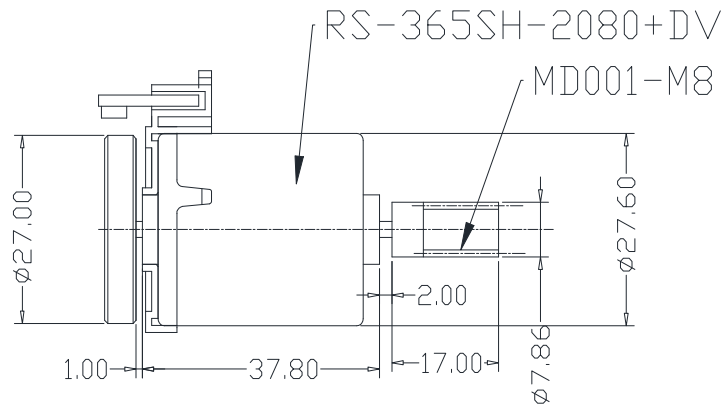

Motor:
RS365SH

Worm Gear:
MD012-M30

Fits the following RailKing Diesels;

6200 SUBWAY
E-6
LO-V SUBWAY
Q CAR
R12

R-17 SUBWAY
R-26 SUBWAY
R-36 SUBWAY
R-62 SUBWAY

STRIPED FLYWHEEL MOTOR (PS2 & PS3)

BE2130002 DC MOTOR / RS365SH / MD012-M30 / F/W 27mm D x 5mm THICK / WORM LENGTH 23.86mm TO 24.7mm / STRIPED / PS 2 BKT
BE2240013 DC MOTOR / RS365SH / MD012-M30 / F/W 27mm D x 5mm THICK / WORM LENGTH 24.43mm / STRIPED / PS 3 BKT

NON-STRIPED FLYWHEEL MOTOR (PS1, PS2 & PS3)

BE0000231 DC MOTOR / RS365SH / MD012-M30 / F/W 27mm D x 5mm THICK / WORM LENGTH 23.4mm TO 23.89mm / BLACK / PS 2 & PS 3
BE2140000 DC MOTOR / RS365SH / MD012-M30 / F/W 27mm D x 5mm THICK / WORM LENGTH 24.59mm TO 24.99mm / BLACK / PS 2 & PS 3
BE0000149 DC MOTOR / RS365SH / MD012-M30 / F/W 30mm D x 9mm (TAPERED) THICK / WORM LENGTH 24.26mm / BLACK / PS 2