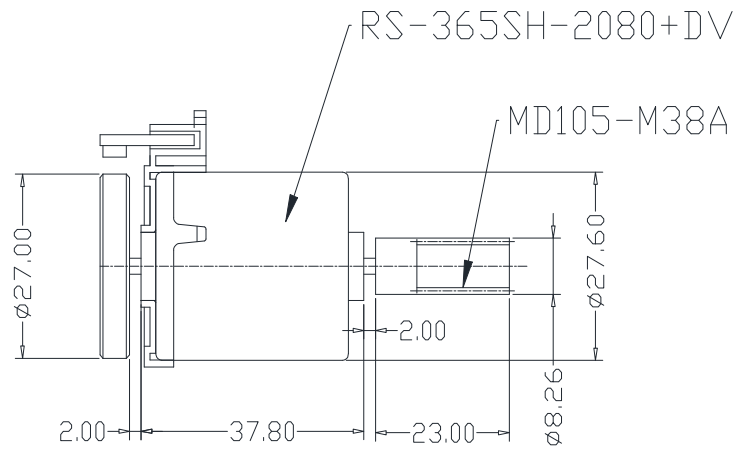

Motor:
RS365SH

Worm Gear:
MD-M38A

Fits the following RailKing Diesels;
RSD-4/5

STRIPED FLYWHEEL MOTOR (PS2 & PS3)

BE0000224 DC MOTOR / RS365SH / MD105-M38A / F/W 27mm D x 5mm THICK / WORM LENGTH 25.91mm / STRIPED / PS 2

NON-STRIPED FLYWHEEL MOTOR (PS1, PS2 & PS3)

BE0000223 DC MOTOR / RS365SH / MD105-M38A / F/W 27mm D x 5mm THICK / WORM LENGTH 26mm / BLACK / PS 2 & PS 3