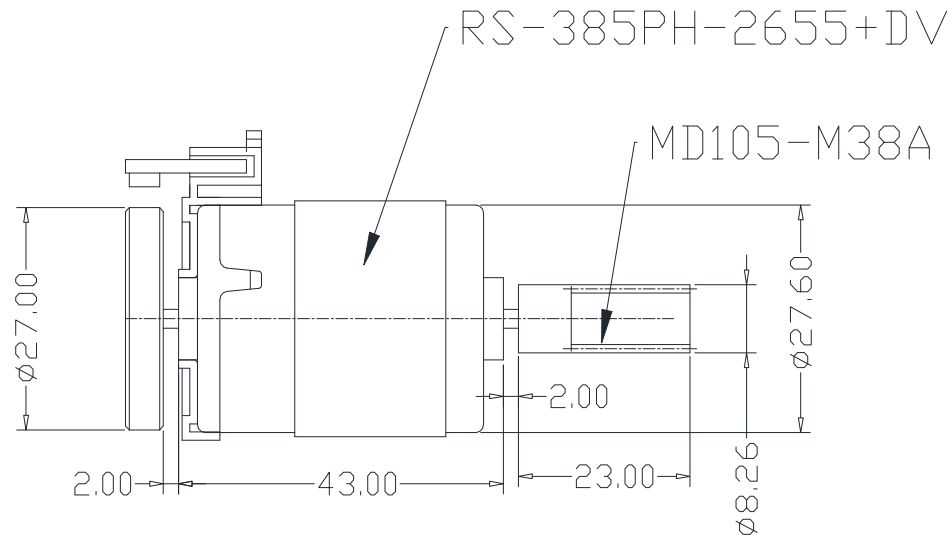

Motor:
RS385PH

Worm Gear:
MD105-M38A

Fits the following RailKing Diesels;

C-628
AS-616
C30-7

FM TRAINMASTER
SD70ACE
ES44AC GEVO

STRIPED FLYWHEEL MOTOR (PS2 & PS3)

BE2240014 DC MOTOR / RS385PH / MD105-M38A / F/W 27mm D x 5mm THICK / WORM LENGTH 25.79mm / STRIPED / PS 2 BKT
BE0000178 DC MOTOR / RS385PH / MD105-M38A / F/W 27mm D x 5mm THICK / WORM LENGTH 27.12mm / STRIPED / PS 2 BKT
BE2140004 DC MOTOR / RS385PH / MD105-M38A / F/W 27mm D x 5mm THICK / WORM LENGTH 26.06mm / STRIPED / PS 3 BKT

NON-STRIPED FLYWHEEL MOTOR (PS1, PS2 & PS3)

BE2230012 DC MOTOR / RS385PH / MD105-M38A / F/W 27mm D x 5mm THICK / WORM LENGTH 25.8mm / BLACK / PS 2 & PS 3
BE2230013 DC MOTOR / RS385PH / MD105-M38A / F/W 27mm D x 5mm THICK / WORM LENGTH 26.61mm / BLACK / PS 2 & PS 3
BE0000177 DC MOTOR / RS385PH / MD105-M38A / F/W 27mm D x 5mm THICK / WORM LENGTH 27.3mm / BLACK / PS 2 & PS 3