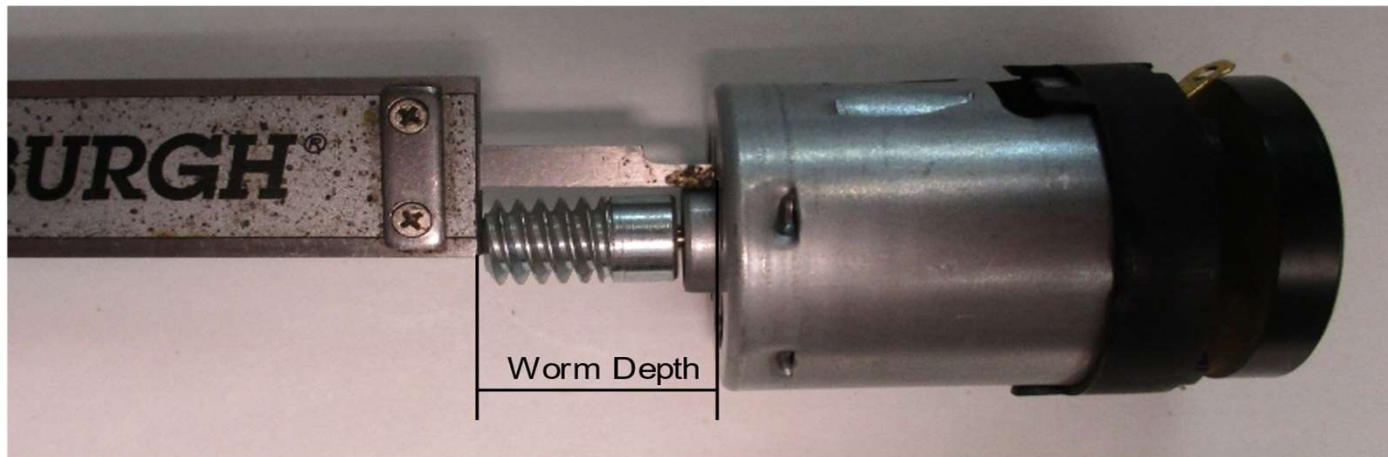

## RAILKING DIESEL LOCOMOTIVE MOTOR & WORM GEAR CHART

The following list shows which motor and worm gear combinations are used in each specific model. Each motor description identifies the motor type, the worm gear, the overall flywheel diameter and thickness (if it is not denoted as tapered, then the flywheel is flat). It also lists the depth of the worm gear (from the face of the end of the worm gear to the bottom of the motor case (where it sits on the motor mount)). The diagram below shows how this dimension is taken. We recommend you measure the "worm depth" on the motor you are replacing BEFORE ordering a new replacement motor

*The part numbers shown below each category will all work on the RailKing models shown, they are segregated based on worm depth and flywheel/bracket combinations.*

**NOTE: The helical gear in the trucks have remained the same from Protosound 1 through Protosound 3.0. Hence the worm gears are the same from the earliest models to the most recently shipped models.**

Motor:  
RS365SH

Worm Gear:  
MD001-M8

**Fits the following RailKing Diesels;**

DOODLEBUG	RS-27 (RKS)
F-3A	RS-3
FA-2	SW-1500
GENESIS	SW-1500
MP-15	SW-8
NW-2	SW-9
RDC BUDD	VO-1000
RS-1	RS-11

**BE2240006 STRIPED FLYWHEEL MOTOR (PS2 & PS3)**