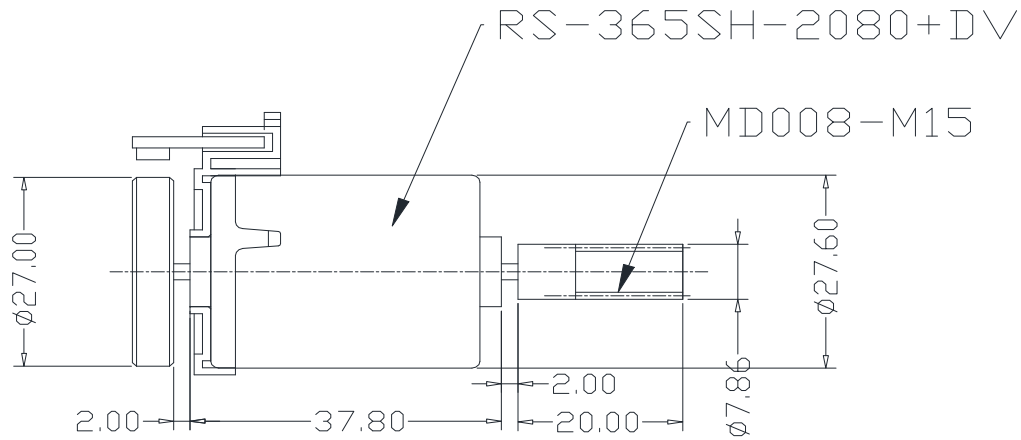

Motor:
RS365SH

Worm Gear:
MD031-M9

Fits the following RailKing Diesels;
AEROTRAIN

STRIPED FLYWHEEL MOTOR (PS2 & PS3)

BE0000169 DC MOTOR / RS365SH / MD031-M9 / F/W 27mm D x 5mm THICK / WORM LENGTH 21.06mm / STRIPED / PS 2 BKT

NON-STRIPED FLYWHEEL MOTOR (PS1, PS2 & PS3)

BE0000208 DC MOTOR / RS365SH / MD031-M9 / F/W 27mm D x 5mm THICK / WORM LENGTH 19.01mm / BLACK / PS 2 & PS 3

BE0000168 DC MOTOR / RS365SH / MD031-M9 / F/W 27mm D x 5mm THICK / WORM LENGTH 20.2mm / BLACK / PS 2 & PS 3

BE2230003 DC MOTOR / RS365SH / MD031-M9 / F/W 27mm D x 5mm THICK / WORM LENGTH 17.88mm / BLACK / PS 2 & PS 3