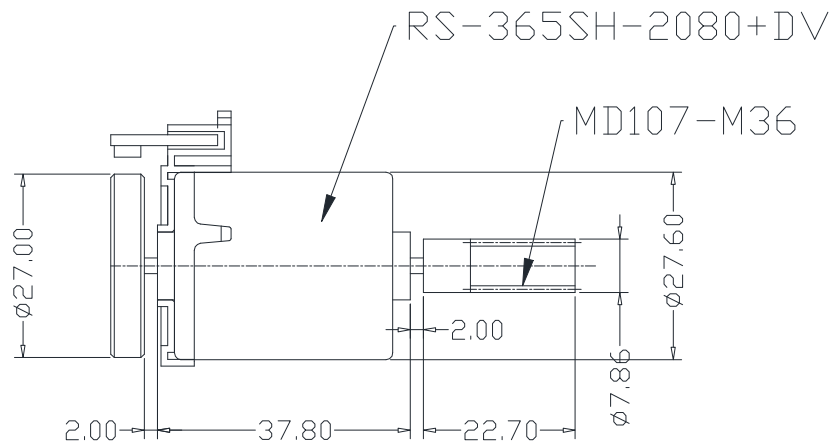

Motor:
RS365SH

Worm Gear:
MD107-M36

Fits the following RailKing Diesels;

ALCO PA-1

E-33

E-3A

EP-5

GAS TURBINE

MU CAR

STRIPED FLYWHEEL MOTOR (PS2 & PS3)

BE2240008	DC MOTOR / RS365SH / MD107-M36 / F/W 27mm D x 5mm THICK / WORM LENGTH 26.89mm TO 26.89mm / STRIPED / PS 2 BKT
BE0000135	DC MOTOR / RS365SH / MD107-M36 / F/W 27mm D x 5mm THICK / WORM LENGTH 27.71mm / STRIPED / PS 2 BKT
BE0000098	DC MOTOR / RS365SH / MD107-M36 / F/W 30mm D x 9mm THICK / WORM LENGTH 28.53mm / STRIPED / PS 2 BKT
BE0000202	DC MOTOR / RS365SH / MD107-M36 / F/W 30mm D x 9mm (TAPERED) THICK / WORM LENGTH 26.52mm / STRIPED / PS 2 BKT

NON-STRIPED FLYWHEEL MOTOR (PS1, PS2 & PS3)

BE2230007	DC MOTOR / RS365SH / MD107-M36 / F/W 27mm D x 5mm THICK / WORM LENGTH 26.72mm TO 27.19mm / BLACK / PS 2 & PS 3
BE2230002	DC MOTOR / RS365SH / MD107-M36 / F/W 27mm D x 5mm THICK / WORM LENGTH 27.45mm / BLACK / PS 2 & PS 3
BE0000097	DC MOTOR / RS365SH / MD107-M36 / F/W 27mm D x 5mm THICK / WORM LENGTH 28.42mm / BLACK / PS 2 & PS 3