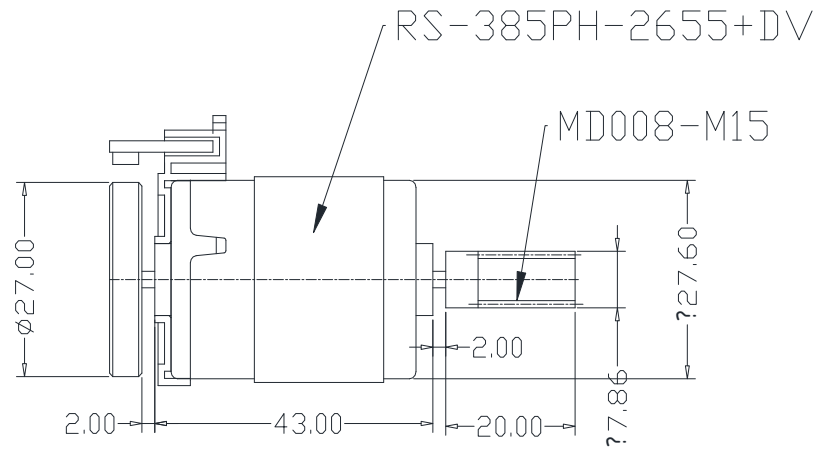

NON-STRIPED FLYWHEEL MOTOR (PS1, PS2 & PS3)

BE2230009	DC MOTOR / RS385PH / MD001-M8 / F/W 27mm D x 5mm THICK / WORM LENGTH 20.7mm TO 21.32mm / BLACK / PS 2 & PS 3
BE0000166	DC MOTOR / RS385PH / MD001-M8 / F/W 27mm D x 5mm THICK / WORM LENGTH 21.45mm TO 21.96mm / BLACK / PS 2 & PS 3
BE3100016	DC MOTOR / RS385PH / MD001-M8 / F/W 30mm D x 7mm THICK / WORM LENGTH 23.17mm / BLACK / PS 2
BE2100004	DC MOTOR / RS385PH / MD001-M8 / F/W 30mm D x 7mm THICK / WORM LENGTH 20.38mm / BLACK / PS 2
BE0000239	DC MOTOR / RS385PH / MD001-M8 / F/W 30mm D x 9mm THICK / WORM LENGTH 21.32mm / BLACK / PS 2
BE0000124	DC MOTOR / RS385PH / MD001-M8 / F/W 30mm D x 9mm THICK / WORM LENGTH 20.95mm / BLACK / PS 2
BE0000205	DC MOTOR / RS385PH / MD001-M8 / F/W 30mm D x 9mm THICK / WORM LENGTH 21.07mm / BLACK / PS 2
BE0000183	DC MOTOR / RS385PH / MD001-M8 / F/W 30mm D x 9mm (TAPERED) THICK / WORM LENGTH 21.17mm / BLACK / PS 2

Motor:
RS385PH

Worm Gear:
MD008-M15

Fits the following RailKing Diesels;

ELECTROLINER	R142
GG-1	R142A

STRIPED FLYWHEEL MOTOR (PS2 & PS3)

BE0000232	DC MOTOR / RS385PH / MD008-M15 / F/W 27mm D x 5mm THICK / WORM LENGTH 24.11mm TO 24.36mm / STRIPED / PS 3 BKT
BE2100003	DC MOTOR / RS385PH / MD008-M15 / F/W 30mm D x 9mm THICK / WORM LENGTH 25.48mm / STRIPED / PS 2 BKT
BE0000186	DC MOTOR / RS385PH / MD008-M15 / F/W 30mm D x 9mm THICK / WORM LENGTH 24.23mm / STRIPED / PS 2 BKT

NON-STRIPED FLYWHEEL MOTOR (PS1, PS2 & PS3)

BE0000185	DC MOTOR / RS385PH / MD008-M15 / F/W 30mm D x 9mm THICK / WORM LENGTH 24.09mm / BLACK / PS 2