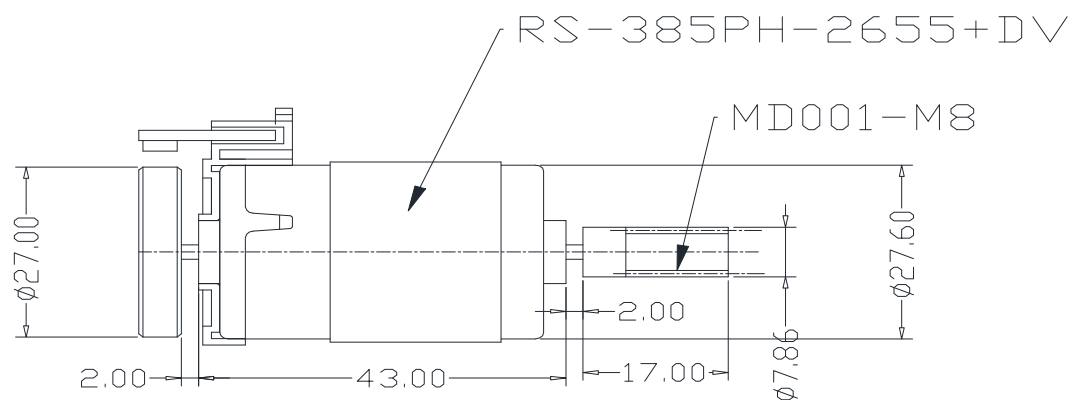

Motor:
RS385PH

Worm Gear:
MD001-M8

Fits the following RailKing Diesels;

DASH-8 (4-WHL TRK)

FM H10-44

DASH-8 (6-WHL TRK)

GP-20

F40PH

GP-7

F40PH (RKS)

GP-9

F59PH

STRIPED FLYWHEEL MOTOR (PS2 & PS3)

BE2100120

DC MOTOR / RS385PH / MD001-M8 / F/W 27mm D x 5mm THICK / WORM LENGTH 21mm TO 21.35mm / STRIPED / PS 2 BKT

BE2200003

DC MOTOR / RS385PH / MD001-M8 / F/W 27mm D x 5mm THICK / WORM LENGTH 20.93mm TO 21.46mm / STRIPED / PS 3 BKT

BE2240001

DC MOTOR / RS385PH / MD001-M8 / F/W 27mm D x 5mm THICK / WORM LENGTH 21.43mm TO 22mm / STRIPED / PS 2 BKT

BE0000122

DC MOTOR / RS385PH / MD001-M8 / F/W 30mm D x 7mm THICK / WORM LENGTH 21.5mm / STRIPED / PS 2 BKT

BE0000125

DC MOTOR / RS385PH / MD001-M8 / F/W 30mm D x 9mm THICK / WORM LENGTH 21.38mm / STRIPED / PS 2 BKT

BE0000110

DC MOTOR / RS385PH / MD001-M8 / F/W 30mm D x 9mm THICK / WORM LENGTH 20.75mm TO 21.29mm / STRIPED / PS 2 BKT

BE0000184

DC MOTOR / RS385PH / MD001-M8 / F/W 30mm D x 9mm (TAPERED) THICK / WORM LENGTH 21.26mm TO 21.28mm / STRIPED / PS 2 BKT