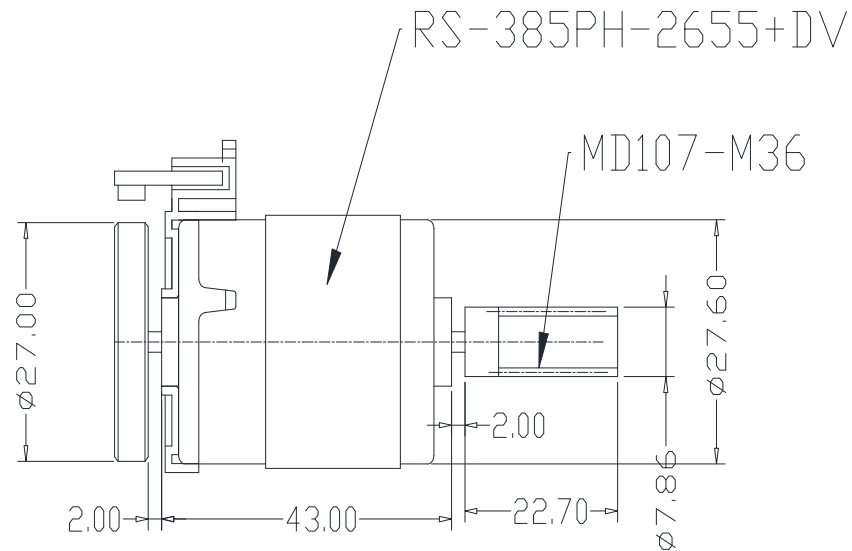

Motor:
RS385PH

Worm Gear:
MD107-M36

Fits the following RailKing Diesels;

SD-45
SD-60
E-8A
FP-45

SD-9
SD90MAC
RR DASH-8

STRIPED FLYWHEEL MOTOR (PS2 & PS3)

BE2240007 DC MOTOR / RS385PH / MD107-M36 / F/W 27mm D x 5mm THICK / WORM LENGTH 27.05mm TO 27.2mm / STRIPED / PS 2 BKT
BE2200004 DC MOTOR / RS385PH / MD107-M36 / F/W 27mm D x 5mm THICK / WORM LENGTH 26.68mm TO 26.83mm / STRIPED / PS 3 BKT
BE2100005 DC MOTOR / RS385PH / MD107-M36 / F/W 30mm D x 7mm THICK / WORM LENGTH 26.06mm / STRIPED / PS 2 BKT
BE2240016 DC MOTOR / RS385PH / MD107-M36 / F/W 27mm D x 5mm THICK / WORM LENGTH 26.75mm / STRIPED / PS 2 BKT

NON-STRIPED FLYWHEEL MOTOR (PS1, PS2 & PS3)

BE2230000 DC MOTOR / RS385PH / MD107-M36 / F/W 27mm D x 5mm THICK / WORM LENGTH 26.7mm TO 27.05mm / BLACK / PS 2 & PS 3
BE0000119 DC MOTOR / RS385PH / MD107-M36 / F/W 30mm D x 9mm THICK / WORM LENGTH 27.3mm / BLACK / PS 2