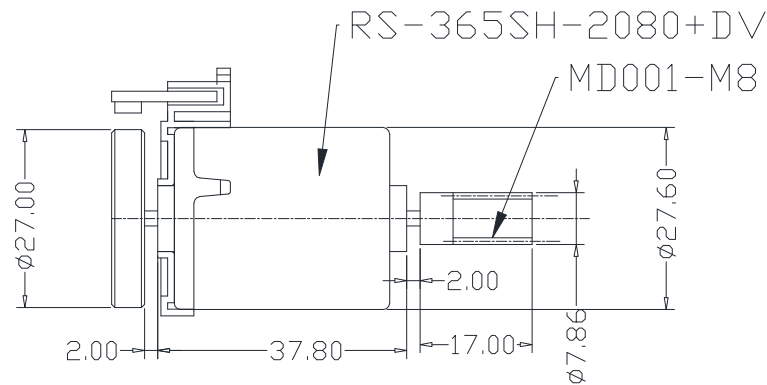

Motor:
RS365SH

Worm Gear:
MD001-M8

Fits the following RailKing Diesels;

DOODLEBUG	RS-27 (RKS)
F-3A	RS-3
FA-2	SW-1500
GENESIS	SW-1500
MP-15	SW-8
NW-2	SW-9
RDC BUDD	VO-1000
RS-1	RS-11

BE2240006 STRIPED FLYWHEEL MOTOR (PS2 & PS3)

BE2240006	DC MOTOR / RS365SH / MD001-M8 / F/W 27mm D x 5mm THICK / WORM LENGTH 20.29mm TO 21.66mm / STRIPED / PS 2 BKT
BE0000243	DC MOTOR / RS365SH / MD001-M8 / F/W 27mm D x 5mm THICK / WORM LENGTH 20.76mm TO 21.72mm / STRIPED / PS 3 BKT
BE0000060	DC MOTOR / RS365SH / MD001-M8 / F/W 30mm D x 9mm THICK / WORM LENGTH 21.45mm TO 21.79mm / STRIPED / PS 2 BKT
BE0000142	DC MOTOR / RS365SH / MD001-M8 / F/W 30mm D x 9mm (TAPERED) THICK / WORM LENGTH 21.63 / STRIPED / PS 2 BKT
BE0000093	DC MOTOR / RS365SH / MD001-M8 / F/W 27mm D x 5mm THICK / WORM LENGTH 22mm / STRIPED / PS 2 BKT

NON-STRIPED FLYWHEEL MOTOR (PS1, PS2 & PS3)

BE1240003	DC MOTOR / RS365SH / MD001-M8 / F/W 27mm D x 5mm THICK / WORM LENGTH 20.46mm TO 21.84mm / BLACK / PS 2 & PS 3
BE0000120	DC MOTOR / RS365SH / MD001-M8 / F/W 30mm D x 9mm (TAPERED) THICK / WORM LENGTH 21.49mm TO 21.79mm / BLACK / PS 2